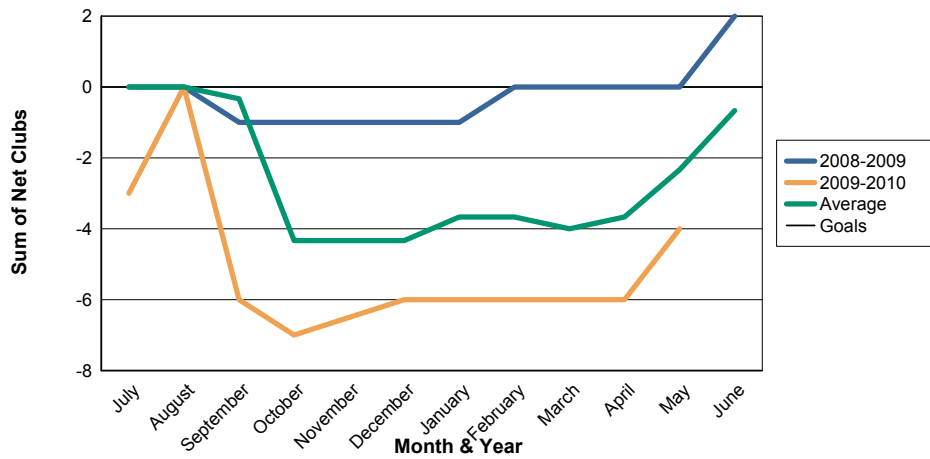

Sum of Net Clubs/ Month & Year

For District 322 B2