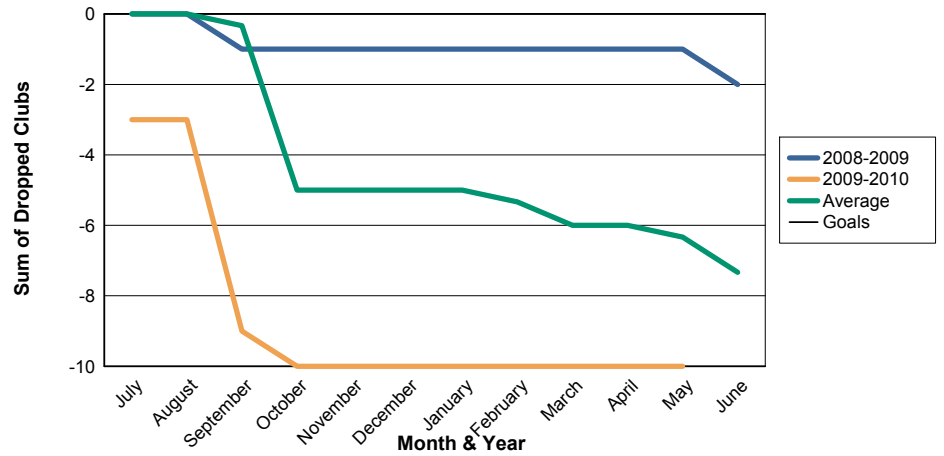

3 Year Comparisons for GMT Constitutional Area 6

By GMT District

As of May 2010

Sum of New Clubs/ Month & Year

For District 322 B2

Sum of Dropped Clubs/ Month & Year

For District 322 B2

Sum of Net Clubs/ Month & Year