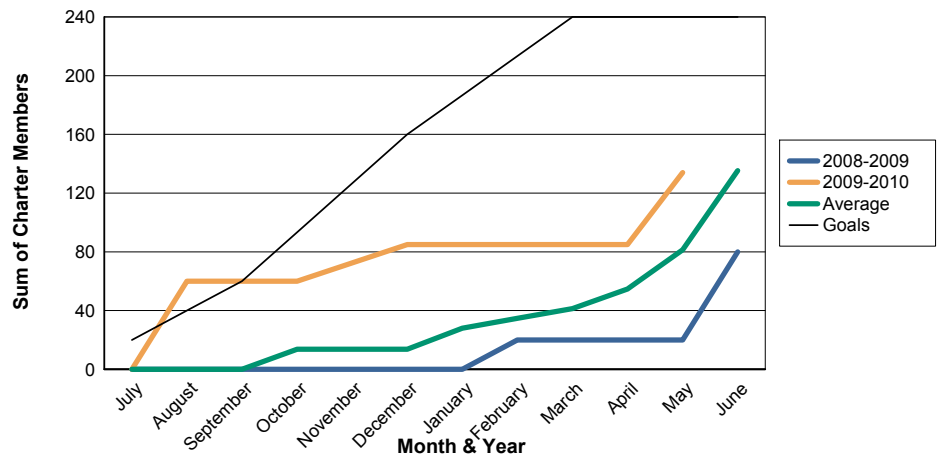

Sum of Charter Members/ Month & Year

For District 322 B2