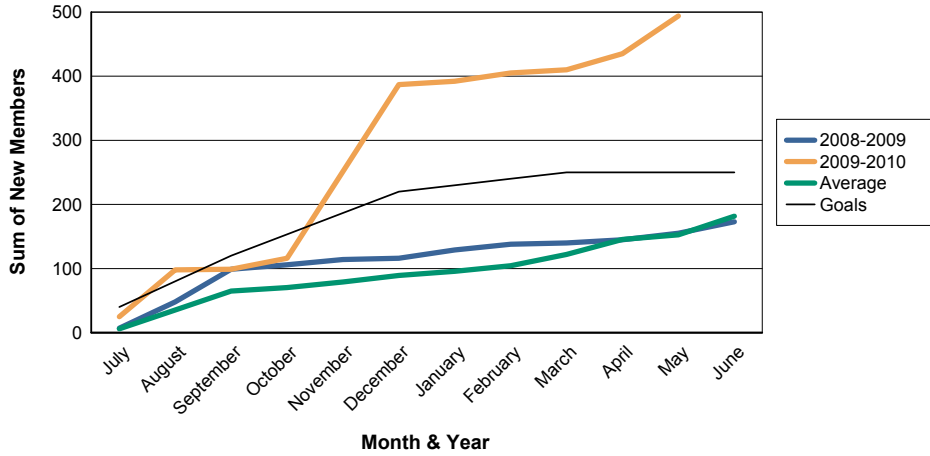

For District 322 B2

Sum of Charter Members/ Month & Year

For District 322 B2

3 Year Comparisons for GMT Constitutional Area 6

By GMT District

As of May 2010

Sum of New Members/ Month & Year

For District 322 B2