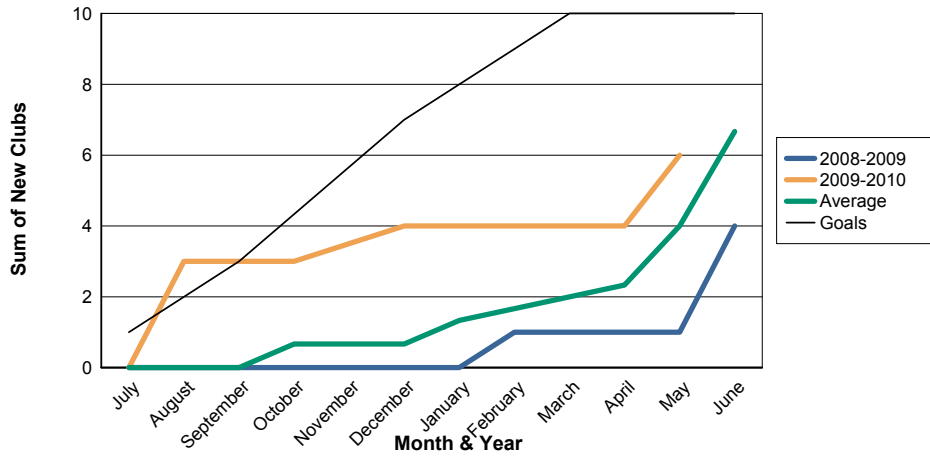

3 Year Comparisons for GMT Constitutional Area 6

By GMT District

As of May 2010

Sum of New Clubs/ Month & Year

For District 322 B2

Sum of Dropped Clubs/ Month & Year

For District 322 B2

Sum of Net Clubs/ Month & Year