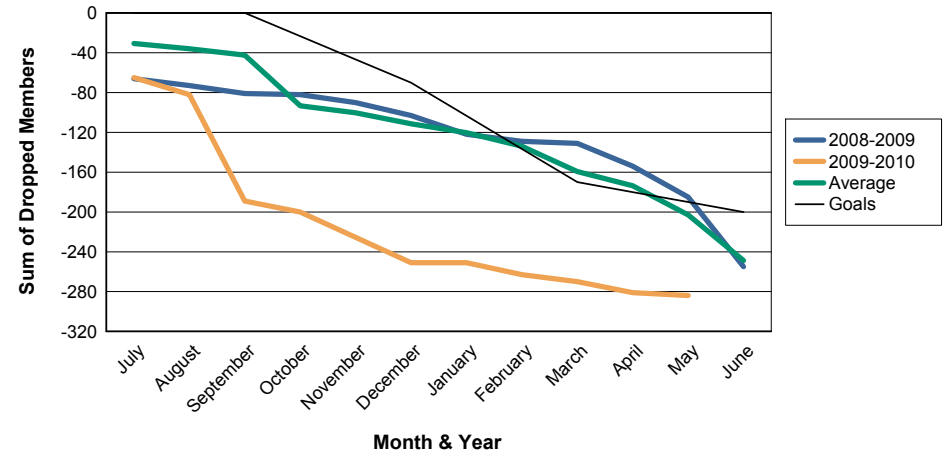

Sum of Dropped Members/ Month & Year

For District 322 B2